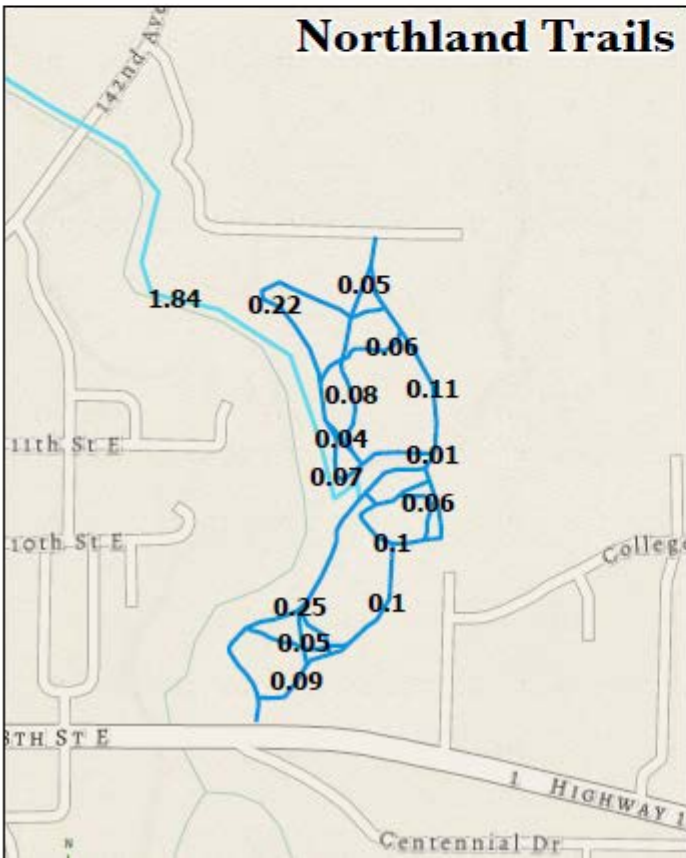

Northland Trails