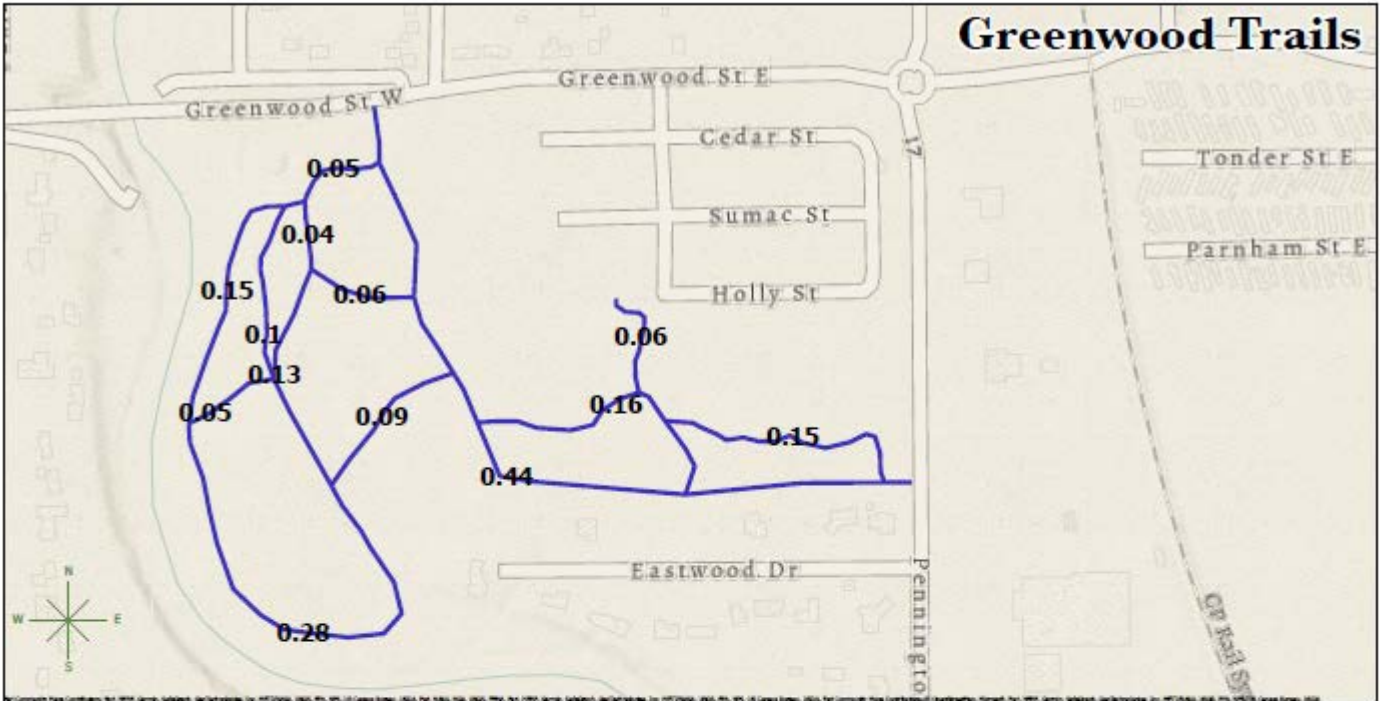

T.R.F. COMMUNITY CROSS COUNTRY SKI TRAILS

NORTH

T.R.F.
GOLF
COURSE

1.30 MILES

4.40 MILES

0.40 MILES

0.40 MILES

THIEF

RIVER

HIGHWAY 32

HIGHWAY 1 (EIGHTH STREET)

RED
ROBE
PARK

N.C.T.C.

EXHIBIT "A"

Cross Country Ski Trails

Greenwood Trails