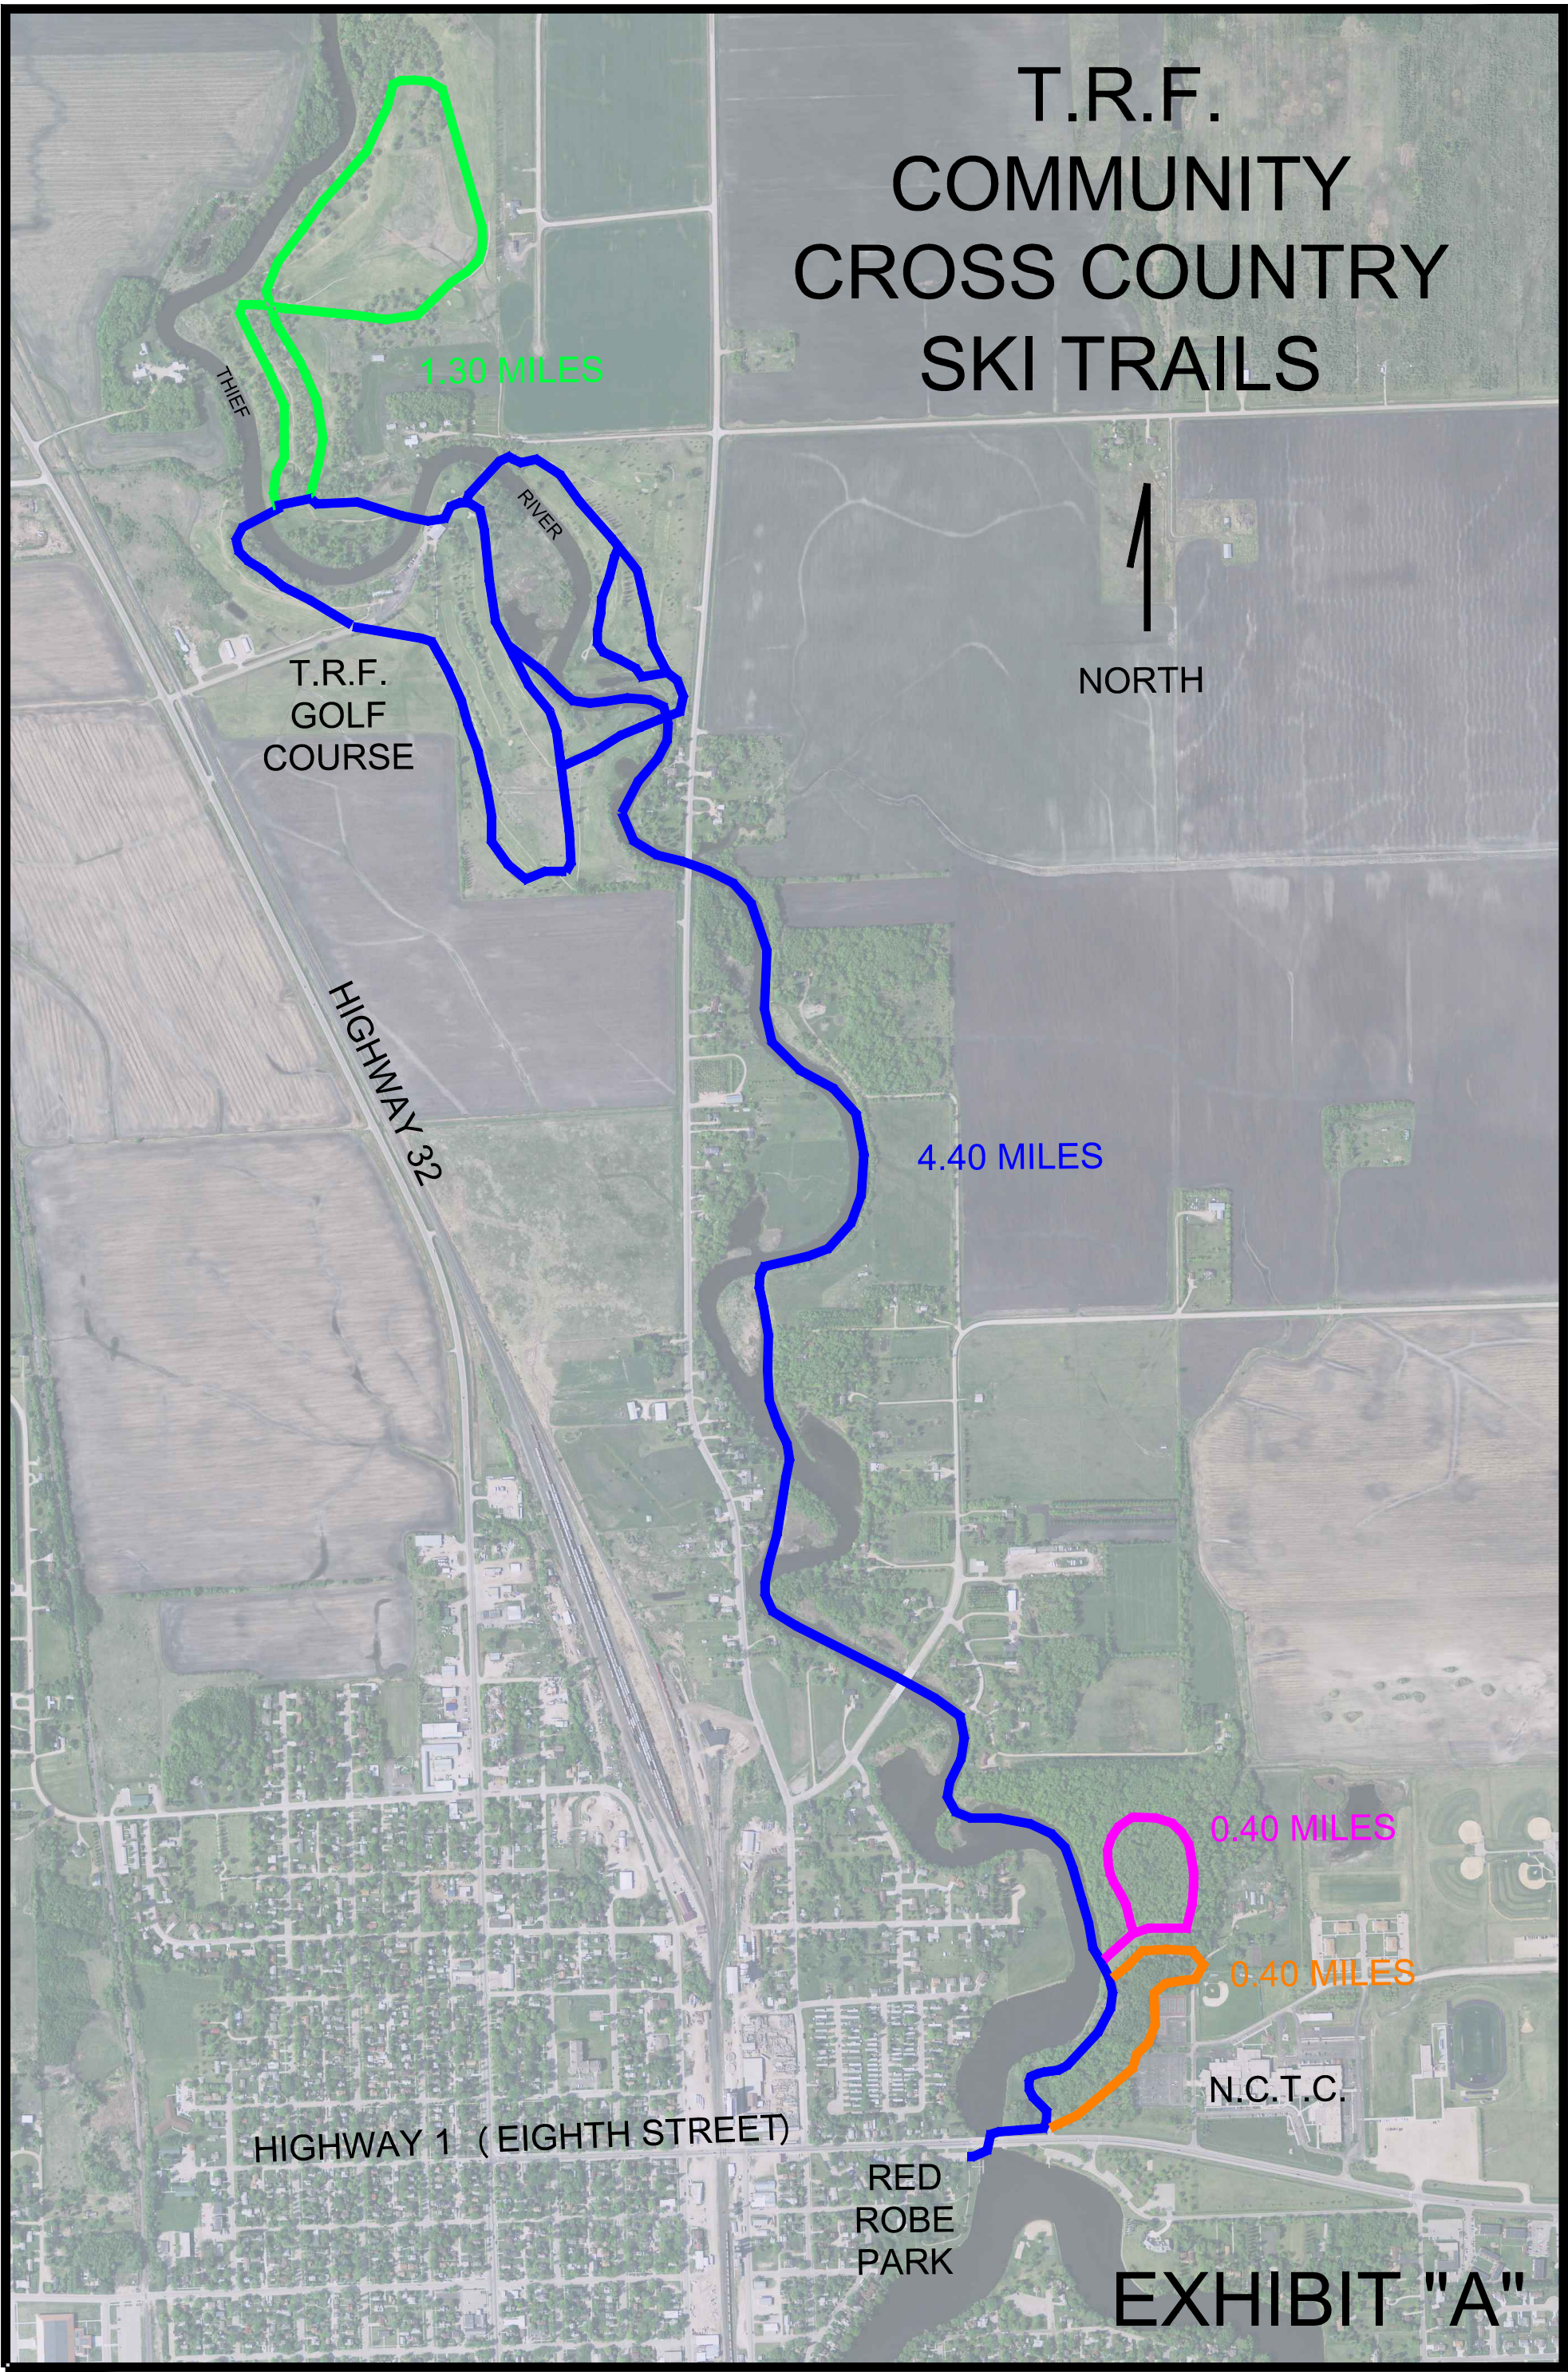

T.R.F. COMMUNITY CROSS COUNTRY SKI TRAILS

NORTH

T.R.F.
GOLF
COURSE

1.30 MILES

4.40 MILES

0.40 MILES

0.40 MILES

THIEF

RIVER

HIGHWAY 32

HIGHWAY 1 (EIGHTH STREET)

RED
ROBE
PARK

N.C.T.C.

EXHIBIT "A"

Cross Country Ski Trails

Greenwood Trails